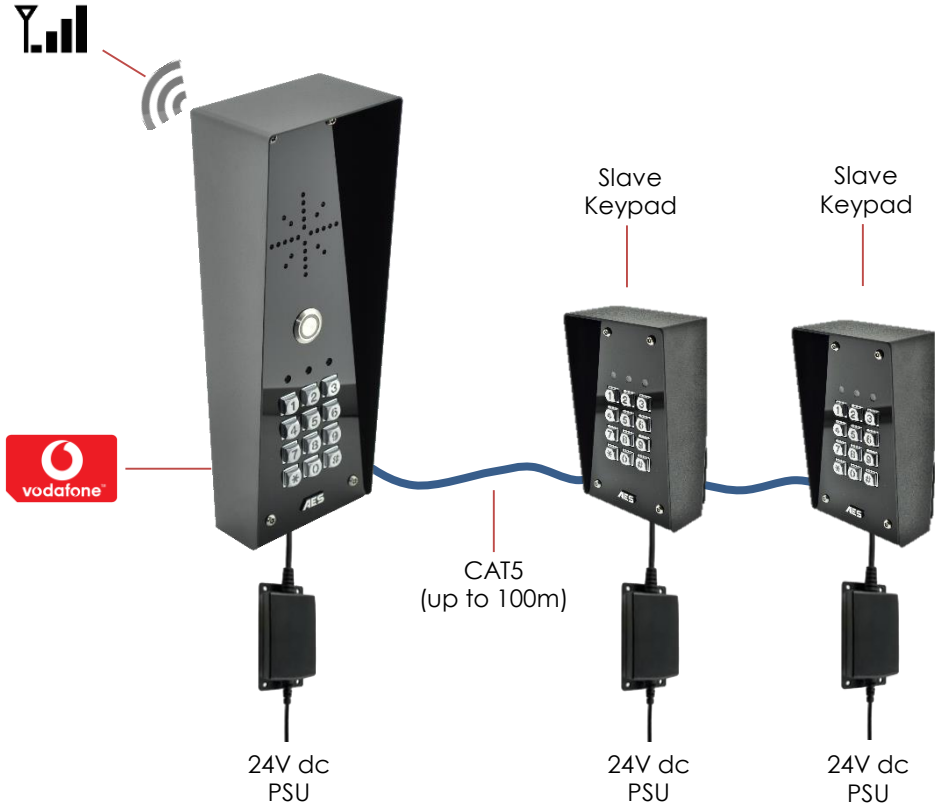

NEW

cellcomprime

Slave Devices

NEW

cellcomprime

Slave Devices

Imperial Slave Keypad

PRIME-SLV-KP-IMP

- Imperial Slave Keypad.
- Works with any "PRIME-6" product.

PRIME-SLV-PX-IMP

- Imperial Slave Prox Reader.
- Works with any "PRIME-6" product.

PRIME-SLV-KP-AB

- Architectural Slave Keypad.
- Works with any "PRIME-6" product.

PRIME-SLV-PX-AB

- Architectural Slave Prox Reader.
- Works with any "PRIME-6" product.