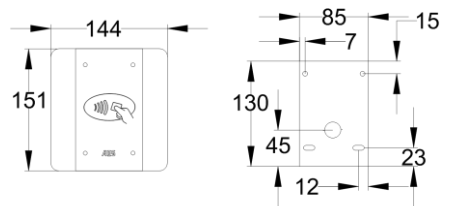

PRIME-SLV-PX-AB

- Architectural Slave Prox Reader.
- Works with any "PRIME-6" product.